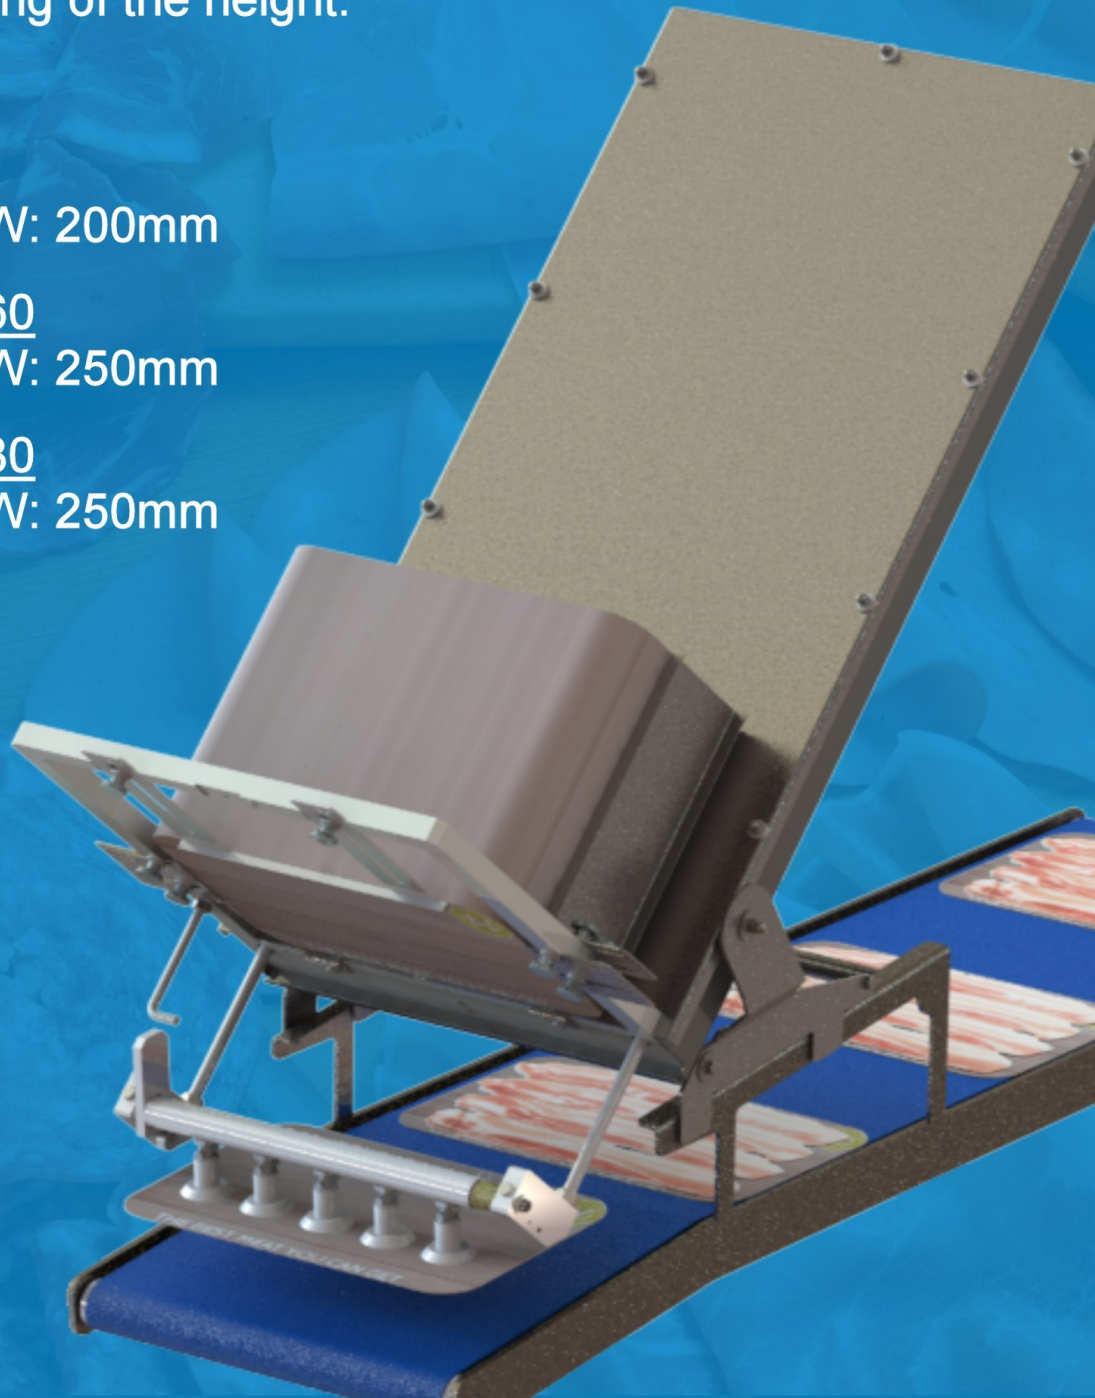

EVIDE Interleavers

EV-SI205/255-IPC

Evide Interleaver SI205/255-IPC

Special Interleaver for carton trays
with manual setting of the height.

EV-SI205-IPC

Max H: 175mm W: 200mm

EV-SI255-IPC-260

Max H: 260mm W: 250mm

EV-SI255-IPC-280

Max H: 280mm W: 250mm

EVIDE
Dorpsstraat 17
4152 EM Rhenoy
The Netherlands

+31(0)343-520008
info@evide.com
www.evide.com