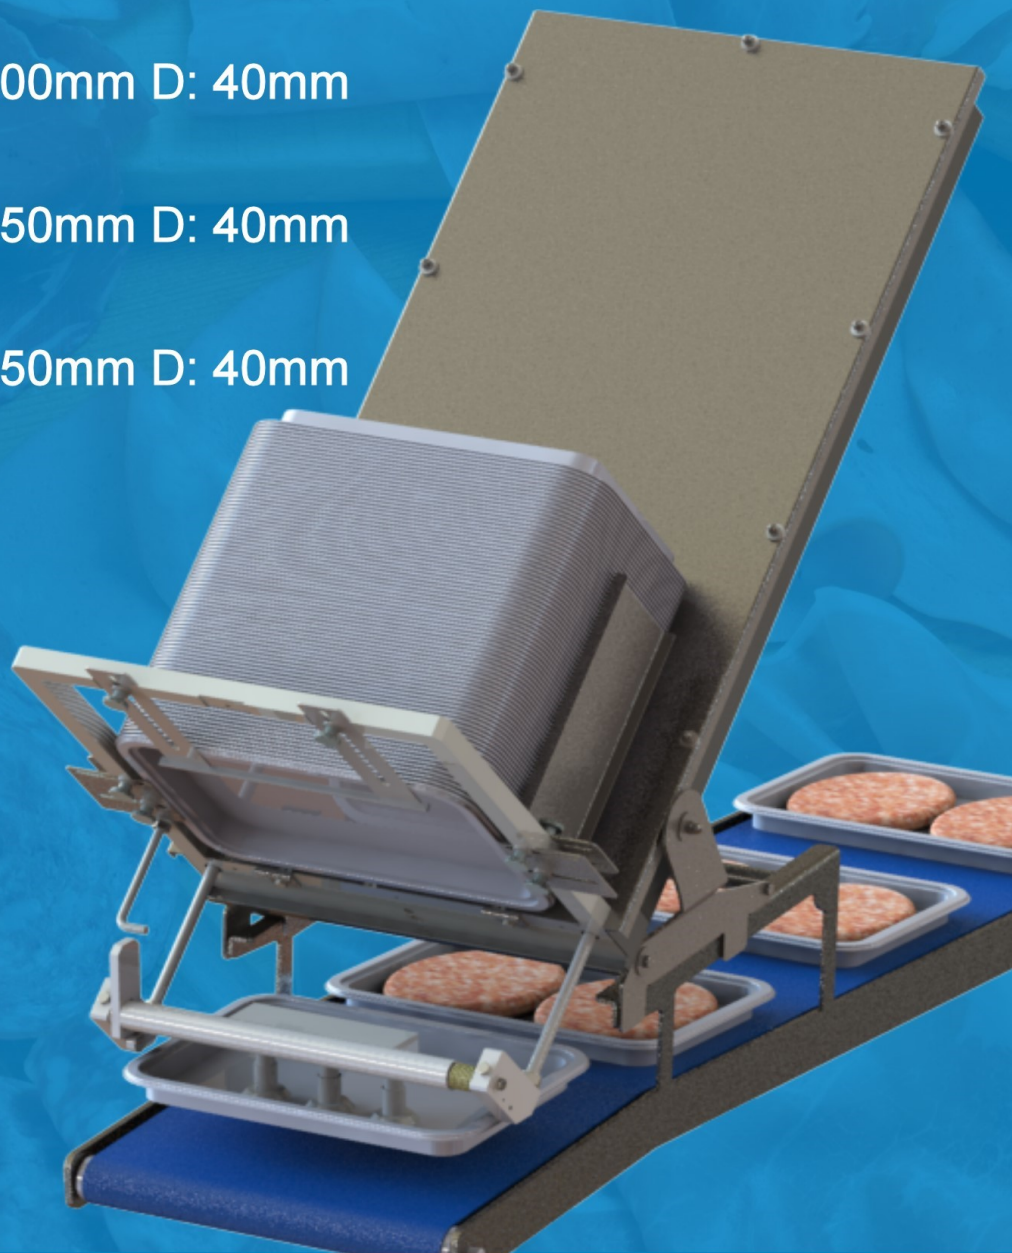

EVIDE Interleavers

EV-SI205/255-IPP

Evide Interleaver SI205/255-IPP

Special Interleaver for soft plastic trays
with manual setting of the height.

EV-SI205-IPP

Max H: 175mm W: 200mm D: 40mm

EV-SI255-IPP-260

Max H: 260mm W: 250mm D: 40mm

EV-SI255-IPP-280

Max H: 280mm W: 250mm D: 40mm

EVIDE
Dorpsstraat 17
4152 EM Rhenoy
The Netherlands

+31(0)343-520008
info@evide.com
www.evide.com